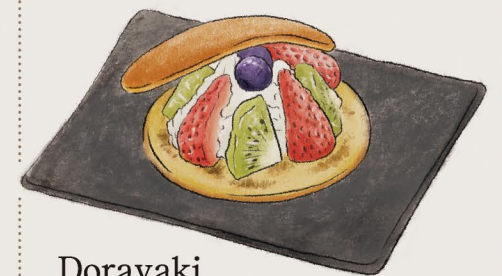

Cafe set ALL 1800

Includes the use of the footbath
for 45 minutes

Drink + Light meal/Sweets Please choose one from the following

Eel Rice Ball
鰻むすび

A special rice ball mixed with plenty of herbs
and seasonings, topped with a fluffy piece of
steamed eel.

Dumplings Skewer
足湯茶屋 お団子

In addition to the staple Mitarashi (sweet and
salty) and Yame tea dumplings, the flavors will
change depending on the season.

Red Bean Soup with Rice Cakes
八女抹茶わらび餅 ぜんざい

A special red bean soup with sticky dumplings and
rice cakes made from mellow-flavored Yame tea.